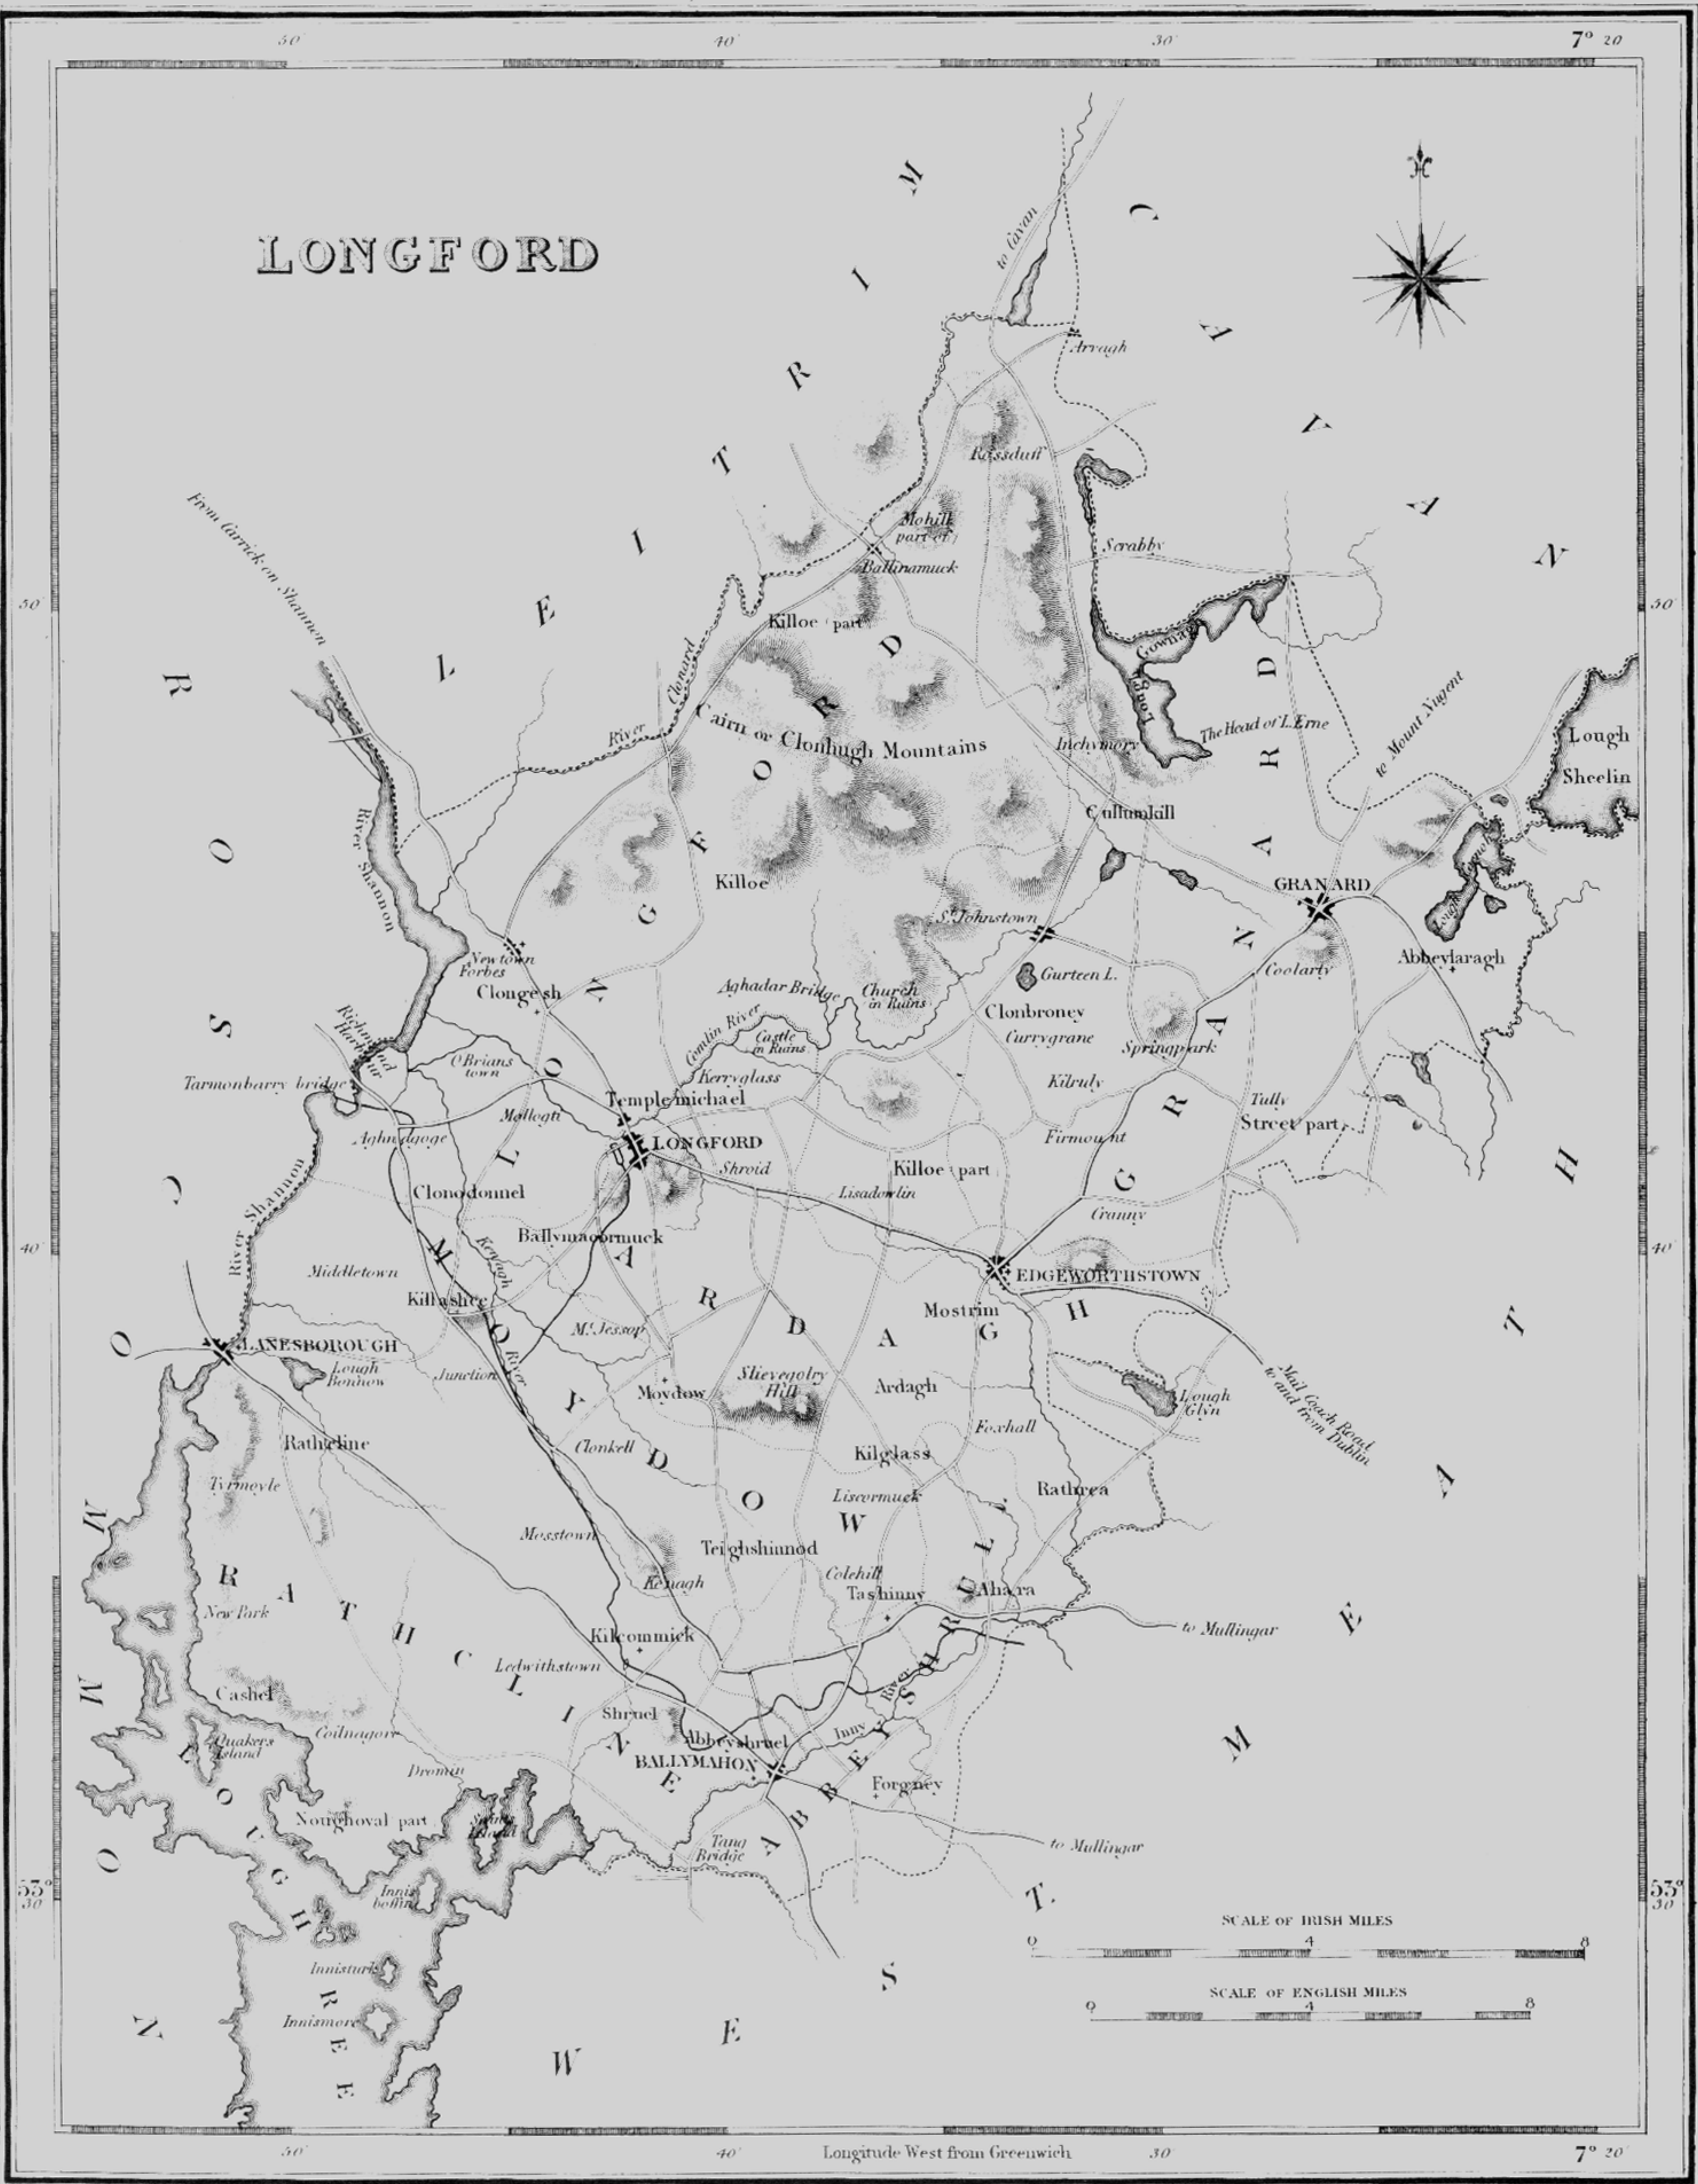

LONGFORD

Longitude West from Greenwich 30° 7' 20"